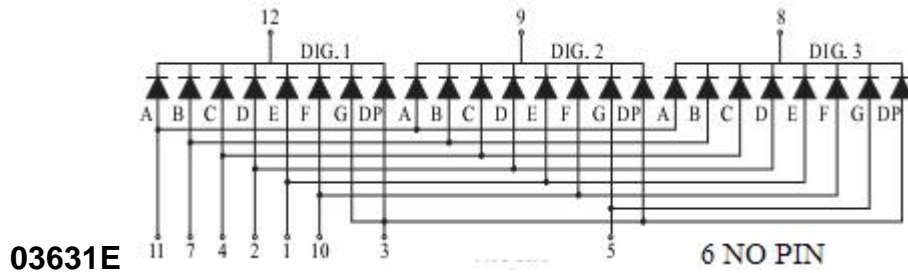

## Package Dimensions

CPS03631EF

UNIT: MM(INCH) TOLERANCE: ±0.25(0.01")

## Internal Circuit Diagram