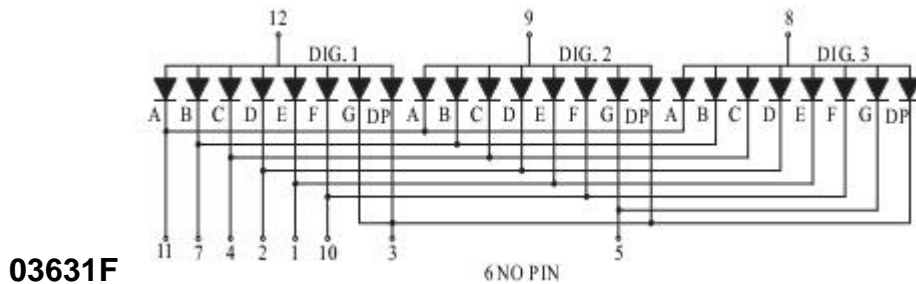

## Package Dimensions

CPS03631EF

UNIT: MM(INCH) TOLERANCE: ±0.25(0.01")

## Internal Circuit Diagram