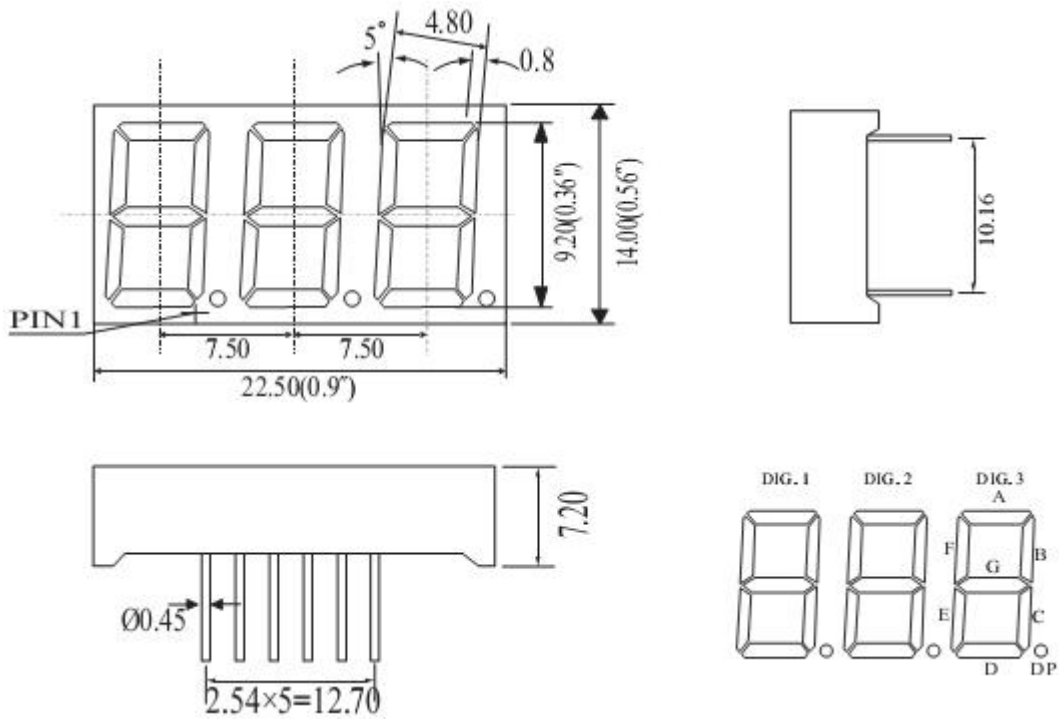

## Package Dimensions

CPS03631EF

UNIT: MM(INCH) TOLERANCE: ±0.25(0.01")

## Internal Circuit Diagram