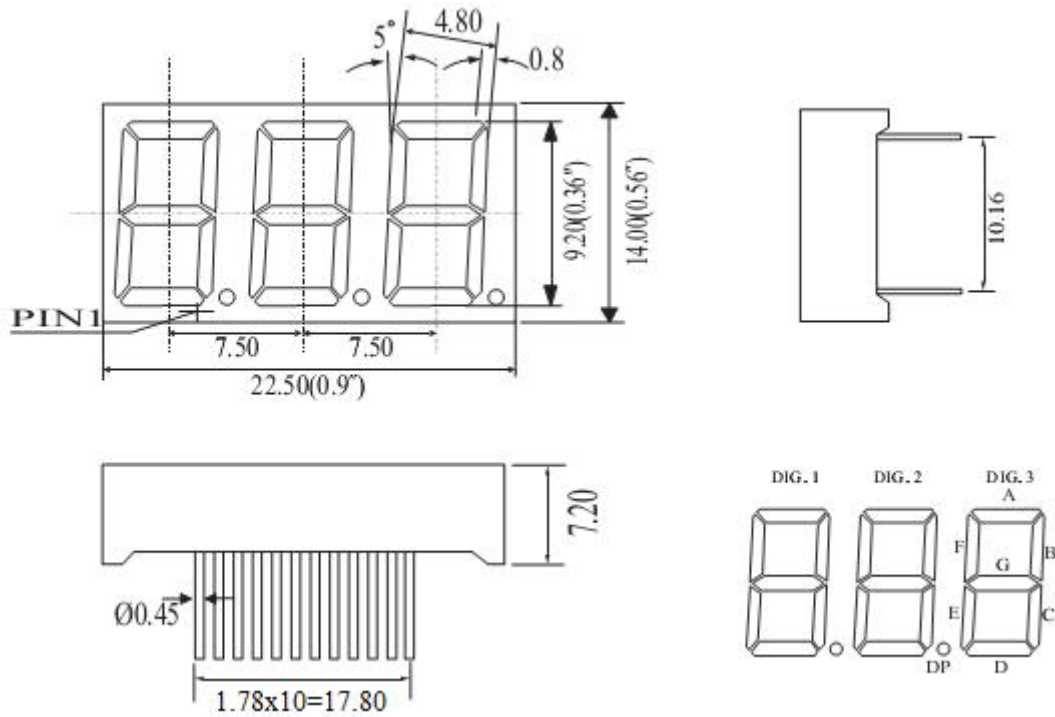

Wuxi Comput Electronics Co.,Ltd

Mail: Sales@compul.cn Web: www.compul.cn

Tel: 86 510 87359088 Fax: 86 510 87359268

Package Dimensions

CPS03631CD

UNIT: MM(INCH) TOLERANCE: ±0.25(0.01")

Internal Circuit Diagram

Three Digits Displays Series