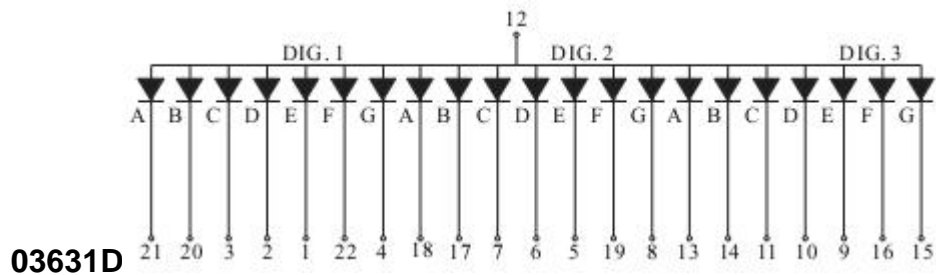

Wuxi Comput Electronics Co.,Ltd

Mail: Sales@compul.cn Web: www.compul.cn

Tel: 86 510 87359088 Fax: 86 510 87359268

Package Dimensions

CPS03631CD

UNIT: MM(INCH) TOLERANCE: ±0.25(0.01")

Internal Circuit Diagram

Three Digits Displays Series