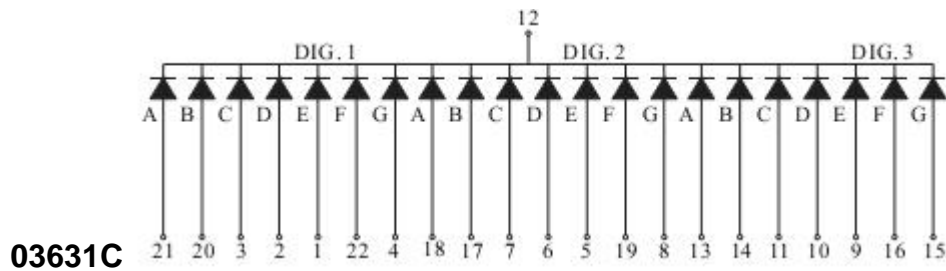

Wuxi Comput Electronics Co.,Ltd

Mail: Sales@compul.cn Web: www.compul.cn

Tel: 86 510 87359088 Fax: 86 510 87359268

Package Dimensions

CPS03631CD

UNIT: MM(INCH) TOLERANCE: ±0.25(0.01")

Internal Circuit Diagram

Three Digits Displays Series