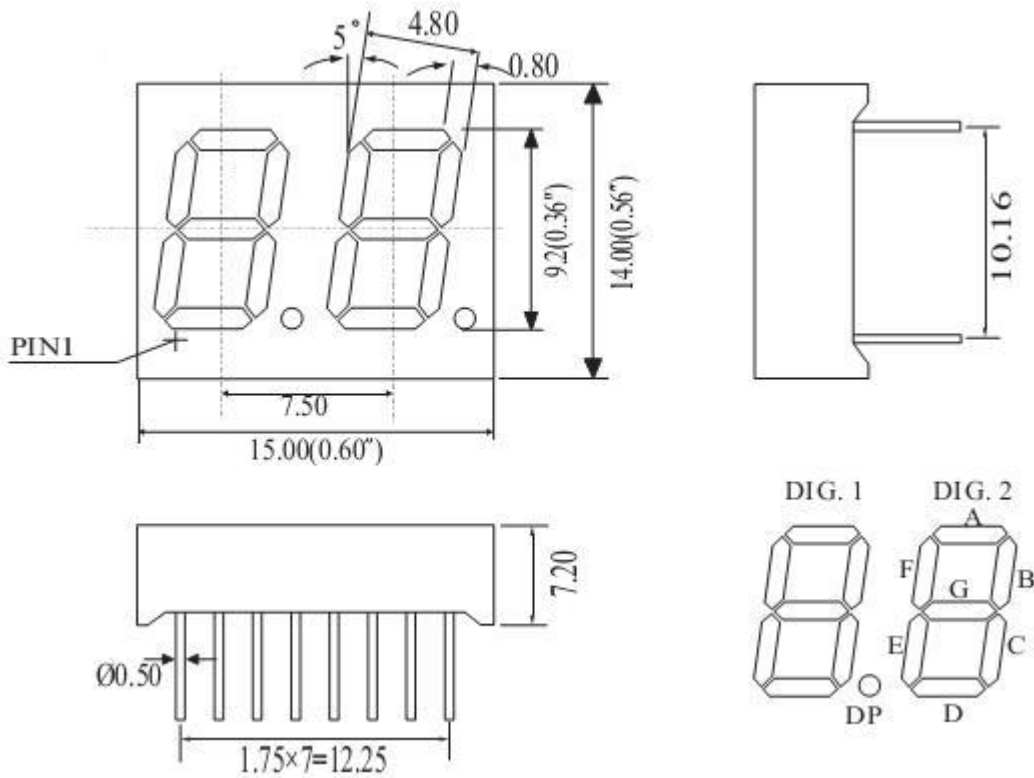

Wuxi Comput Electronics Co.,Ltd

Mail: Sales@compul.cn Web: www.compul.cn

Tel: 86 510 87359088 Fax: 86 510 87359268

Package Dimensions

CPS03622CD

UNIT: MM(INCH) TOLERANCE: ±0.25(0.01")

Internal Circuit Diagram

3622C

3622D

Dual Digitals Displays Series