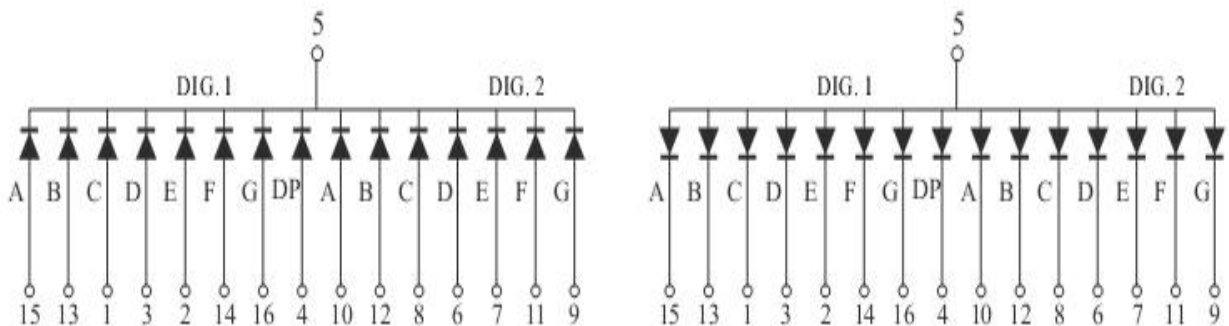

Wuxi Comput Electronics Co.,Ltd

Mail: Sales@compul.cn Web: www.compul.cn

Tel: 86 510 87359088 Fax: 86 510 87359268

Package Dimensions

CPS03622CD

UNIT: MM(INCH) TOLERANCE: ±0.25(0.01")

Internal Circuit Diagram

3622C

3622D

Dual Digitals Displays Series