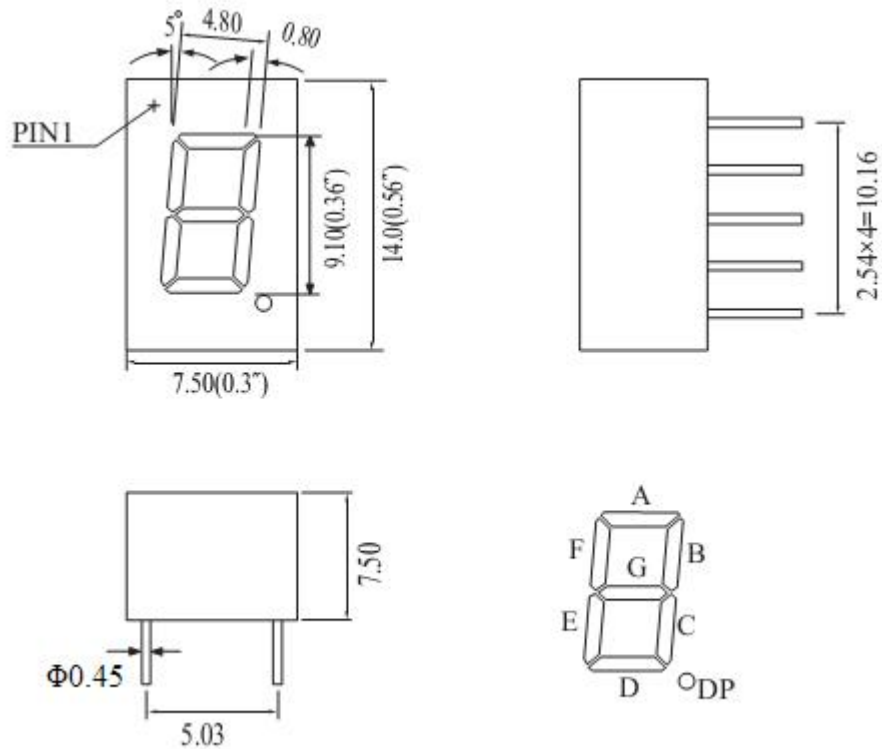

## Package Dimensions

CPS03612AB

UNIT: MM(INCH) TOLERANCE:  $\pm 0.25(0.01")$

## Internal Circuit Diagram

Single Digital Displays Series