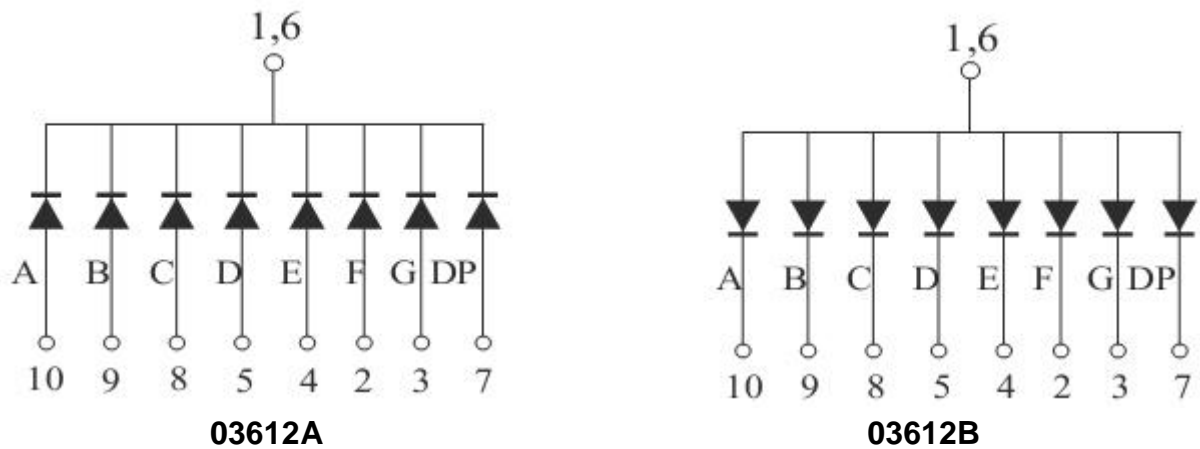

Internal Circuit Diagram

Single Digital Displays Series