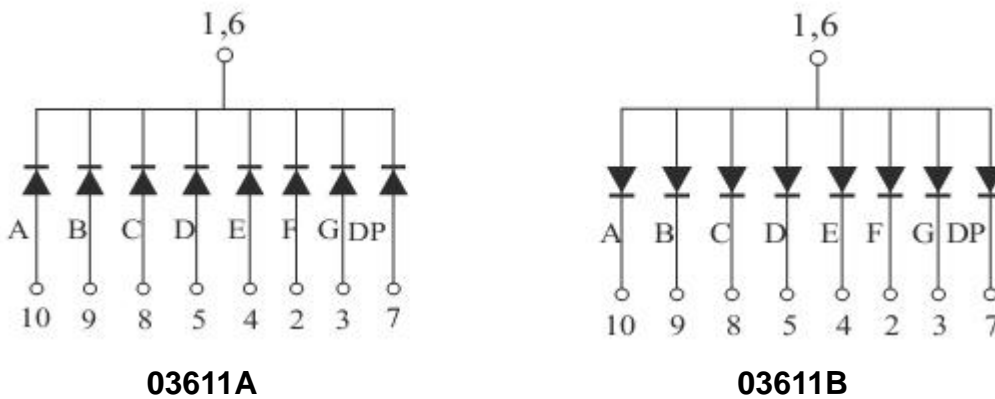

Internal Circuit Diagram

03611A

03611B

Single Digital Displays Series