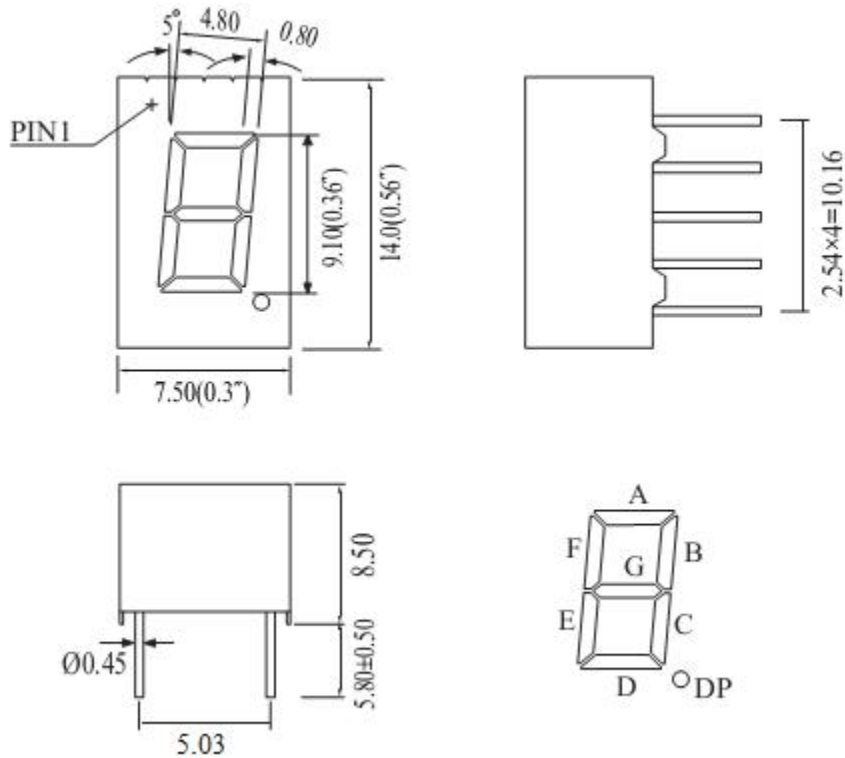

## Package Dimensions

CPS03611AB

UNIT: MM(INCH) TOLERANCE:  $\pm 0.25(0.01'' )$