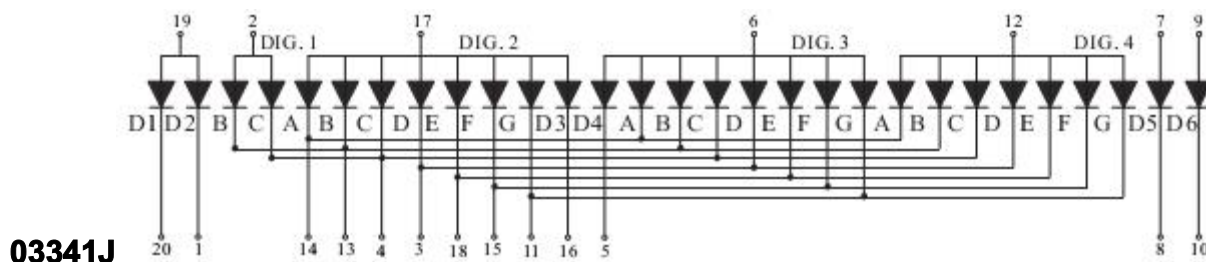

## Package Dimensions

CPS03341I/J

UNIT: MM(INCH) TOLERANCE:  $\pm 0.25(0.01)$ "

## Internal Circuit Diagram