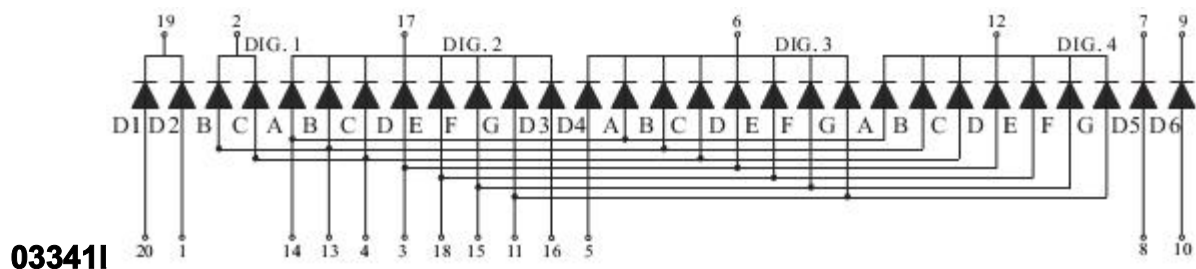

## Package Dimensions

CPS03341I/J

UNIT: MM(INCH) TOLERANCE:  $\pm 0.25(0.01)$ "

## Internal Circuit Diagram