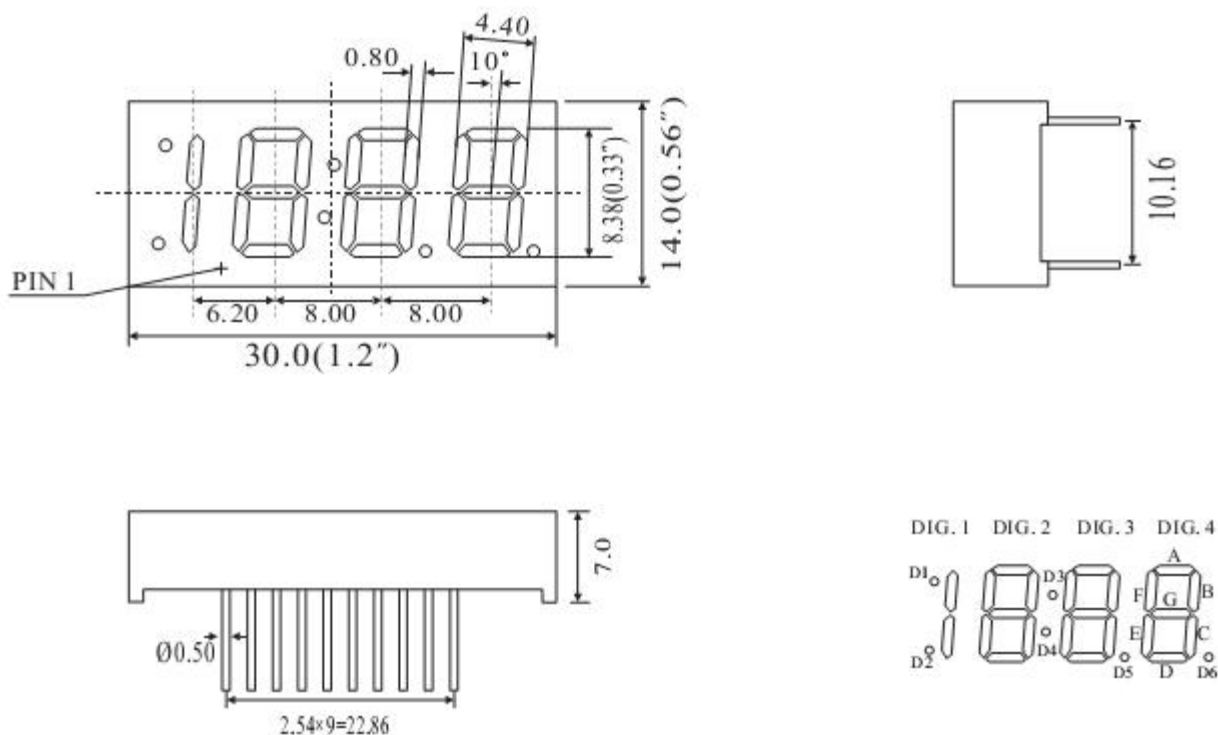

## Package Dimensions

CPS03341I/J

UNIT: MM(INCH) TOLERANCE:  $\pm 0.25(0.01)$ "

## Internal Circuit Diagram