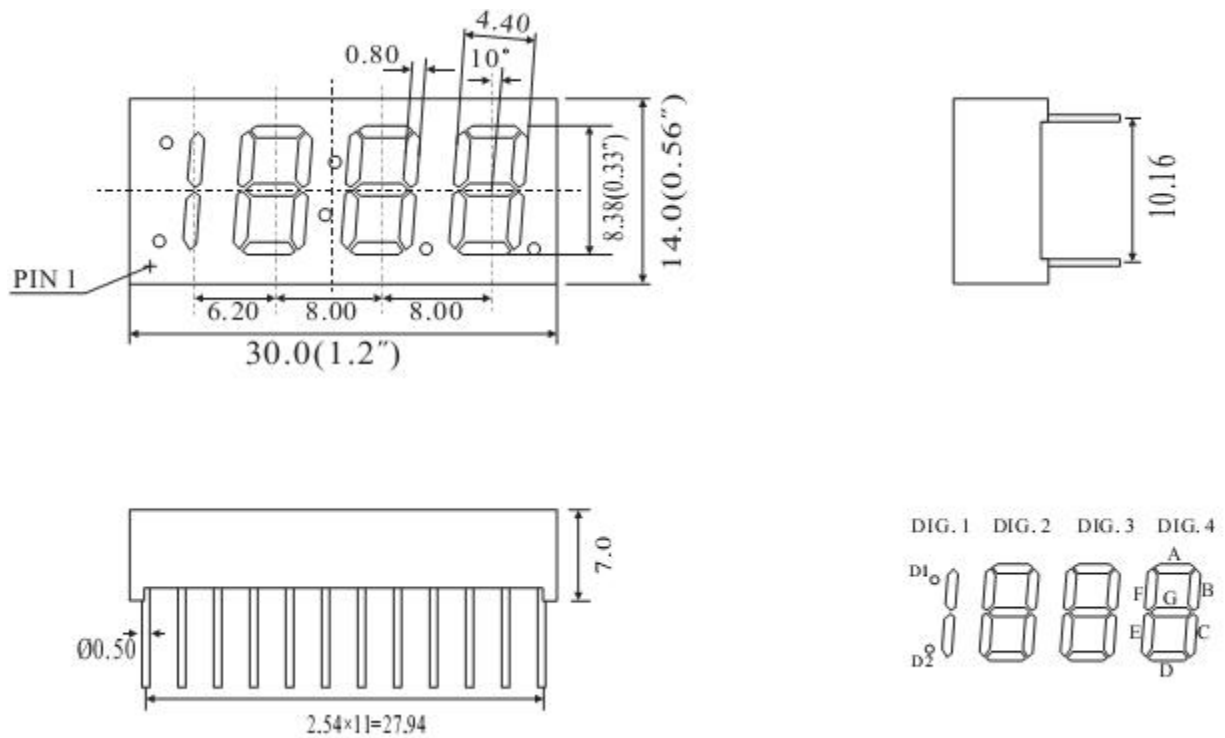

## Package Dimensions

### CPS03341G/H

UNIT: MM(INCH) TOLERANCE:  $\pm 0.25(0.01")$

## Internal Circuit Diagram