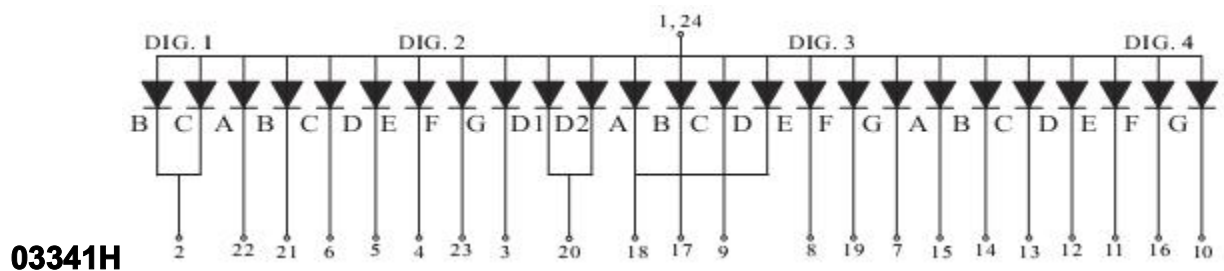

Internal Circuit Diagram

Four Digits Displays Series