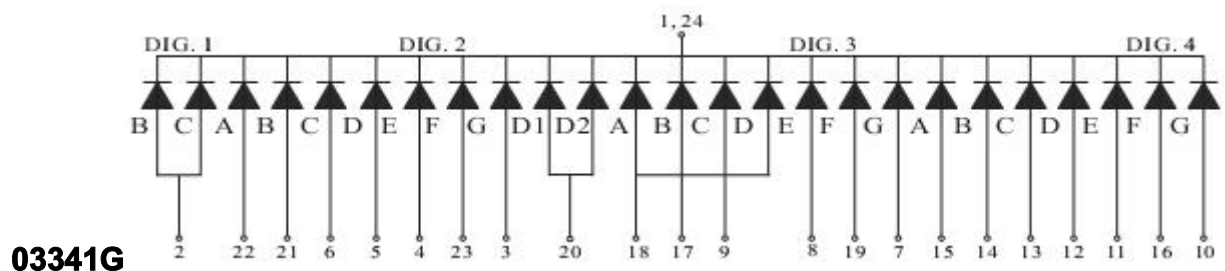

Internal Circuit Diagram

Four Digits Displays Series