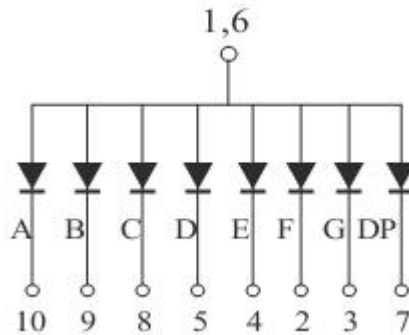

Internal Circuit Diagram

03211F

Single Digital Displays Series