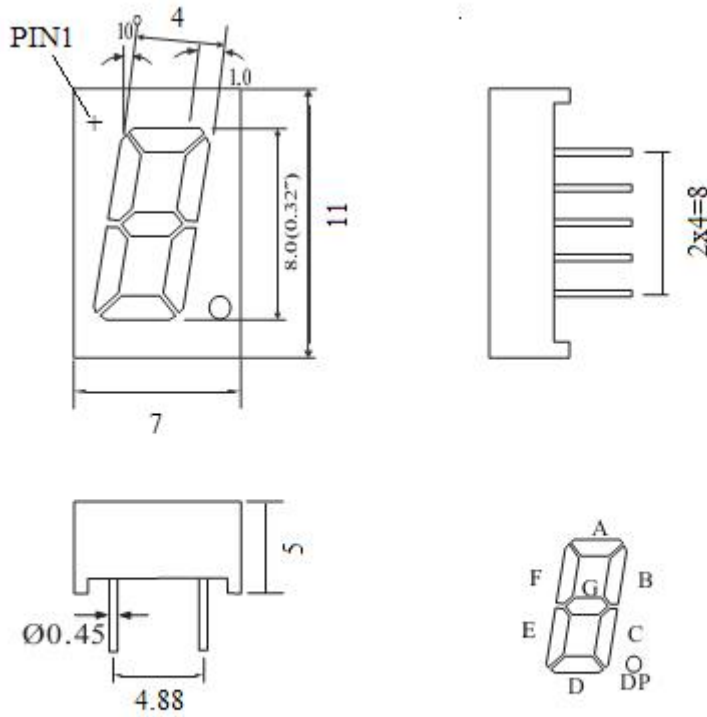

## Package Dimensions

CPS03211F

UNIT: MM(INCH) TOLERANCE:  $\pm 0.25(0.01)$ "