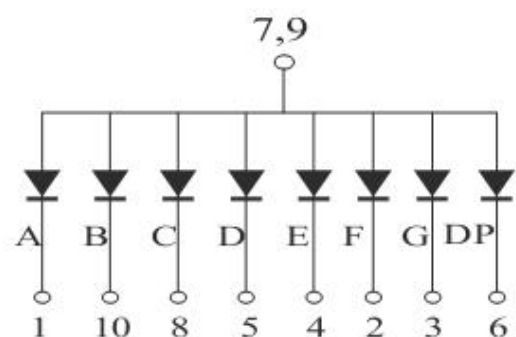

Wuxi Comput Electronics Co.,Ltd

Mail: Sales@compul.cn Web: www.compul.cn

Tel: 86 510 87359088 Fax: 86 510 87359268

Package Dimensions

CPS03211CD

UNIT: MM(INCH) TOLERANCE: $\pm 0.25(0.01")$

Internal Circuit Diagram

03211C

03211D