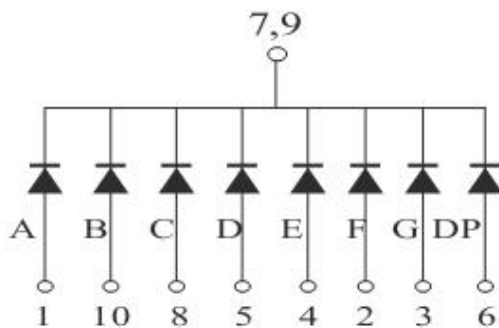

Internal Circuit Diagram

03211C