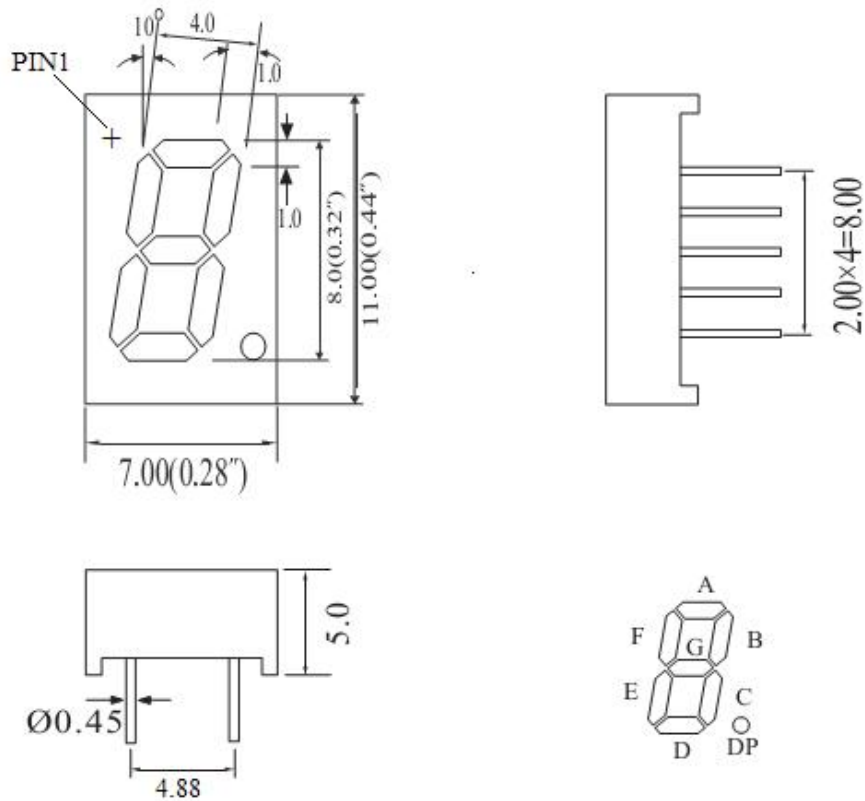

## Package Dimensions

CPS03211CD

UNIT: MM(INCH) TOLERANCE:  $\pm 0.25(0.01")$