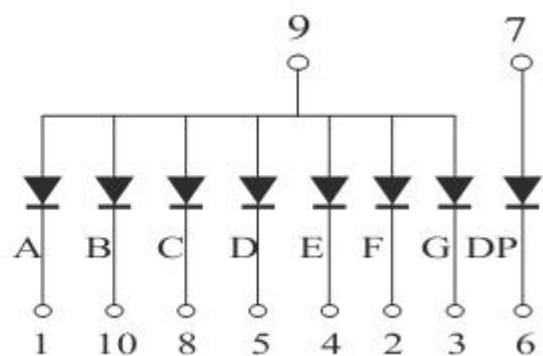

03211B

Single Digital Displays Series