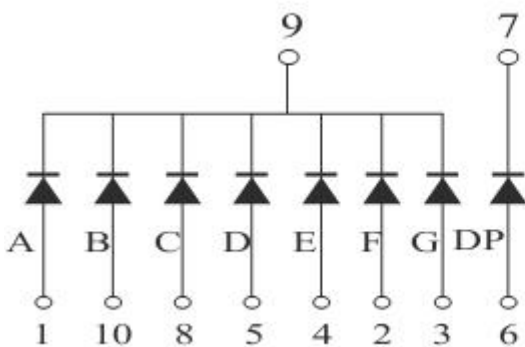

Internal Circuit Diagram

03211A