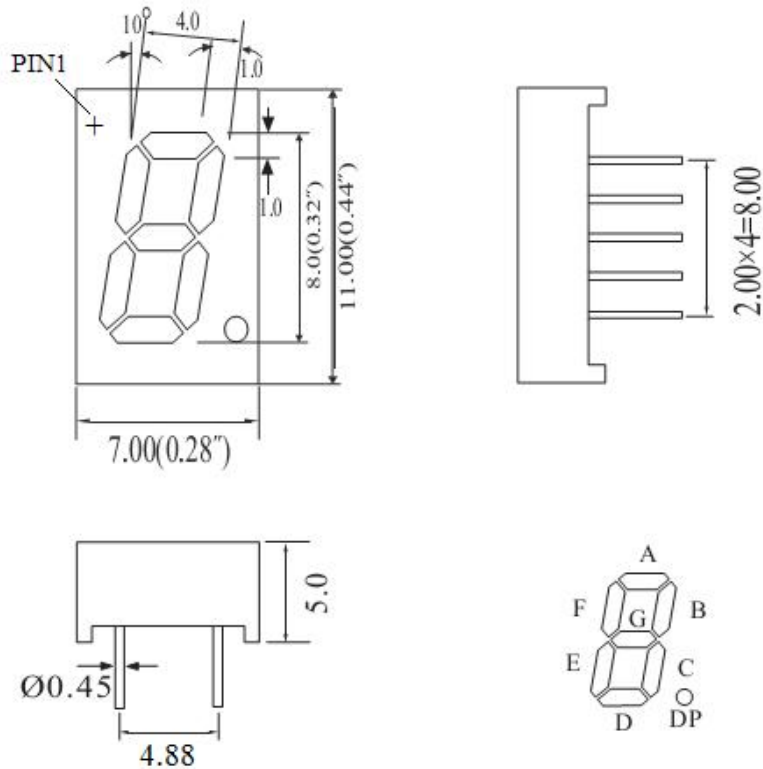

## Package Dimensions

CPS03211AB

UNIT: MM(INCH) TOLERANCE:  $\pm 0.25(0.01)$ "