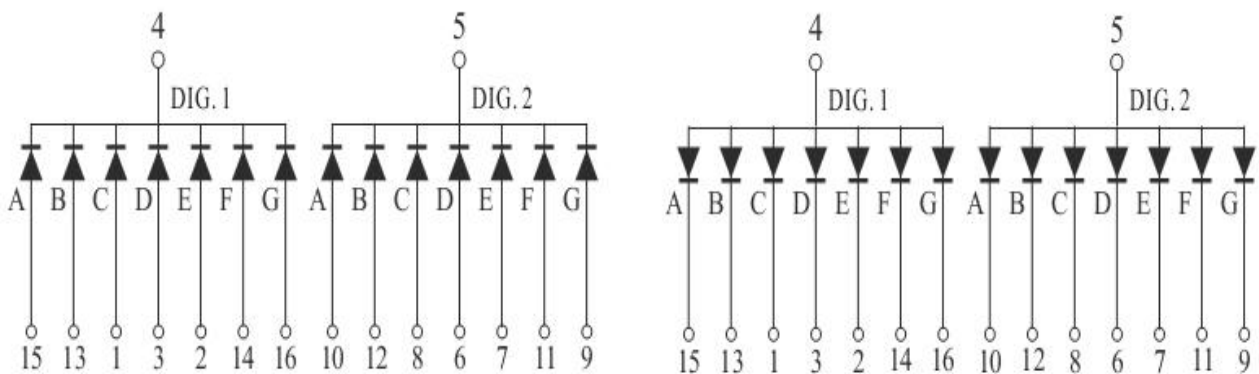

Wuxi Comput Electronics Co.,Ltd

Mail: Sales@compul.cn Web: www.compul.cn

Tel: 86 510 87359088 Fax: 86 510 87359268

Package Dimensions

CPS03021CD

UNIT: MM(INCH) TOLERANCE: ±0.25(0.01")

Internal Circuit Diagram

3021C

3021D

Dual Digitals Displays Series