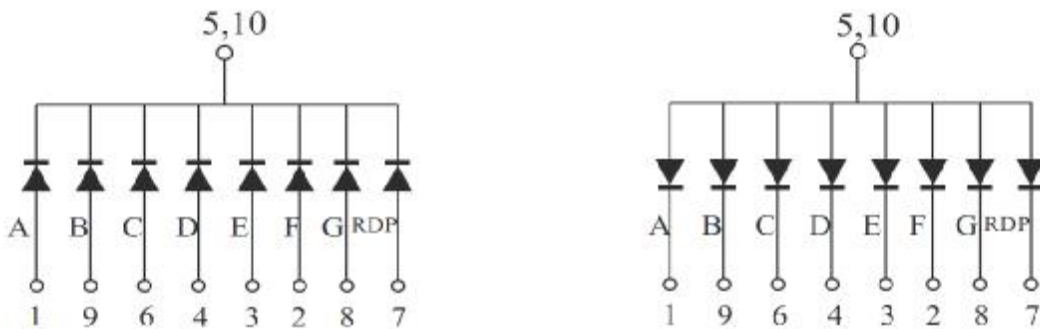

Internal Circuit Diagram

03011I

03011J

Single Digital Displays Series