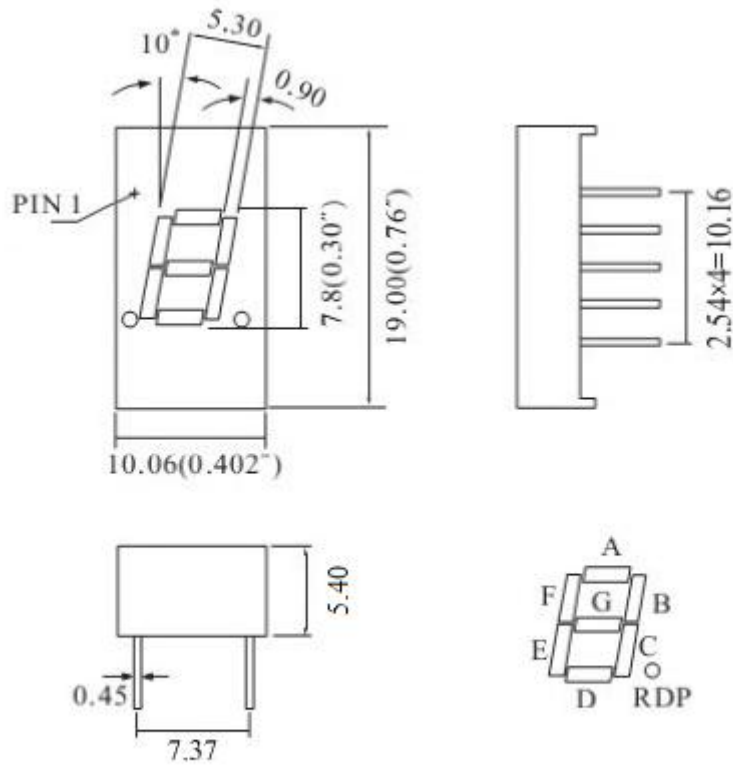

## Package Dimensions

CPS03011IJ

UNIT: MM(INCH) TOLERANCE: ±0.25(0.01")