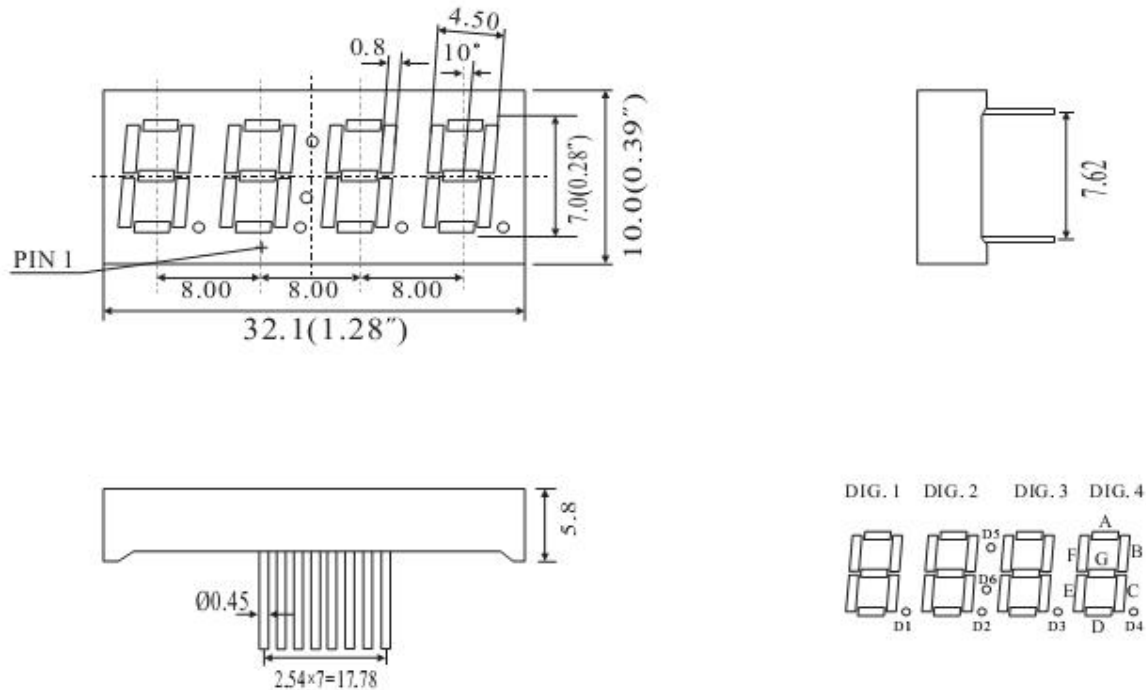

Wuxi Compul Electronics Co.,Ltd

Mail: Sales@compul.cn Web: www.compul.cn

Tel: 86 510 87359088 Fax: 86 510 87359268

Package Dimensions

CPS02841U/V

UNIT: MM(INCH) TOLERANCE: $\pm 0.25(0.01)$ "

Internal Circuit Diagram

02841U

9 & 10 NO CONNECT

02841V

Four Digits Displays Series