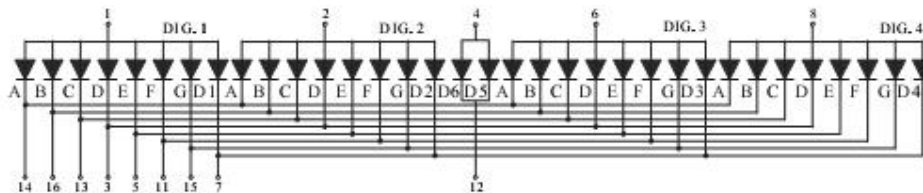

Wuxi Compul Electronics Co.,Ltd

Mail: Sales@compul.cn Web: www.compul.cn

Tel: 86 510 87359088 Fax: 86 510 87359268

Package Dimensions

CPS02841U/V

UNIT: MM(INCH) TOLERANCE: $\pm 0.25(0.01)$ "

Internal Circuit Diagram

02841U

9 & 10 NO CONNECT

02841V

Four Digits Displays Series