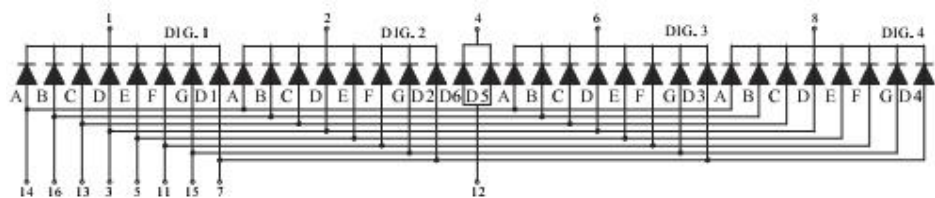

Wuxi Compul Electronics Co.,Ltd

Mail: Sales@compul.cn Web: www.compul.cn

Tel: 86 510 87359088 Fax: 86 510 87359268

Package Dimensions

CPS02841U/V

UNIT: MM(INCH) TOLERANCE: $\pm 0.25(0.01)$ "

Internal Circuit Diagram

02841U

9 & 10 NO CONNECT

02841V

Four Digits Displays Series