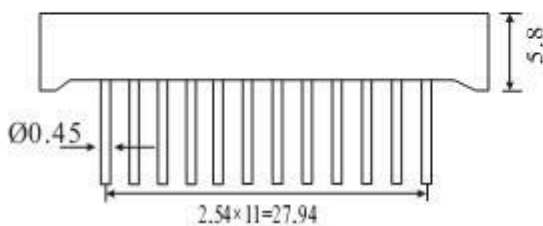

## Package Dimensions

### CPS02841QR

UNIT: MM(INCH) TOLERANCE: ±0.25(0.01")