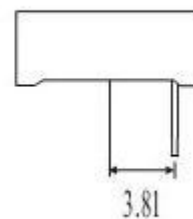

## Package Dimensions

### CPS02841QR

UNIT: MM(INCH) TOLERANCE: ±0.25(0.01")