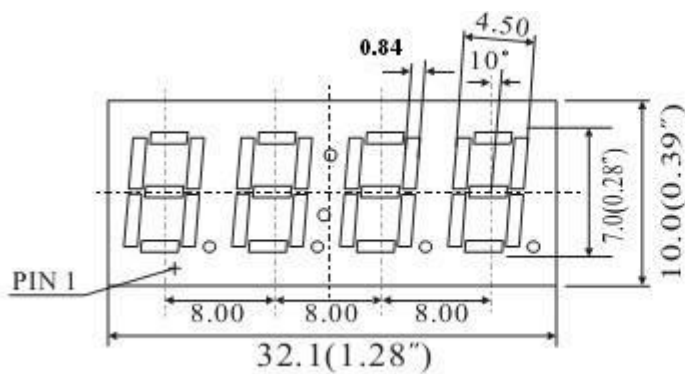

## Package Dimensions

### CPS02841QR

UNIT: MM(INCH) TOLERANCE: ±0.25(0.01")