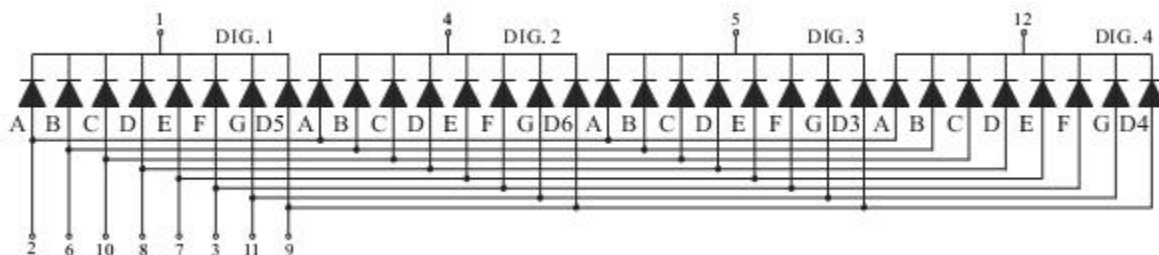

Internal Circuit Diagram