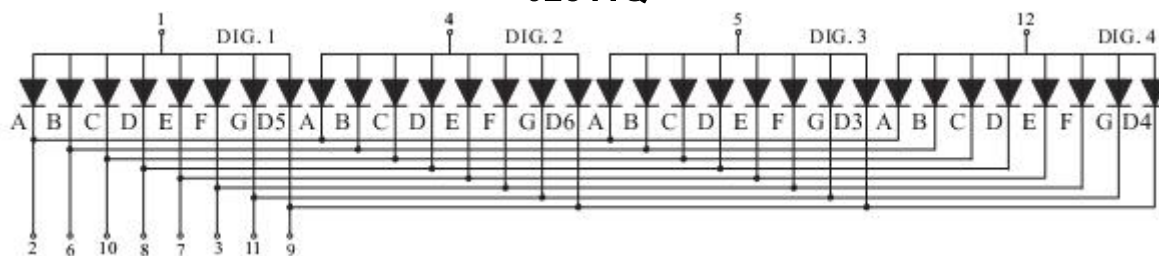

02841Q

02841R

Four Digits Displays Series