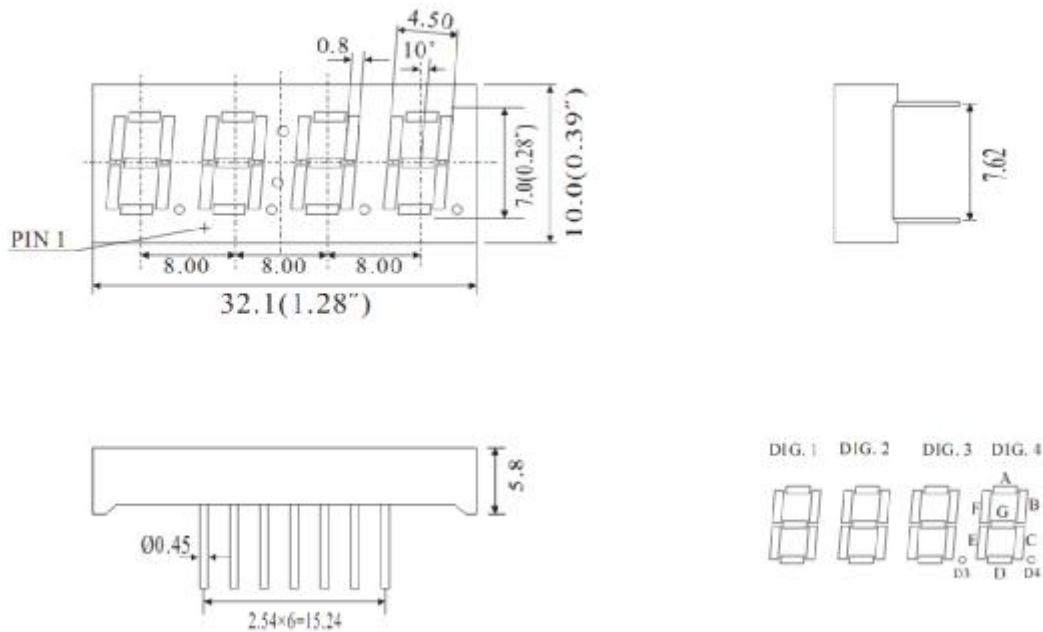

## Package Dimensions

### CPS02841K/L

UNIT: MM(INCH) TOLERANCE:  $\pm 0.25(0.01)$ "