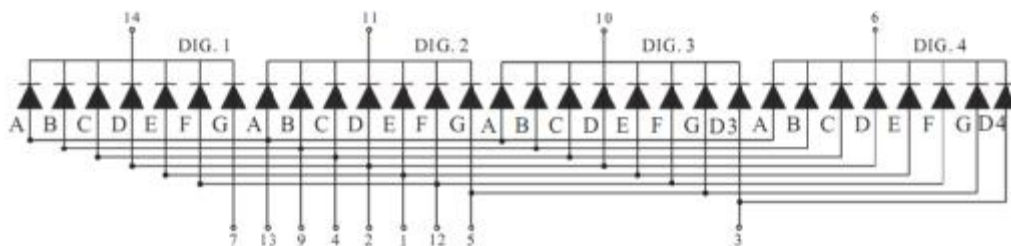

Internal Circuit Diagram

02841K