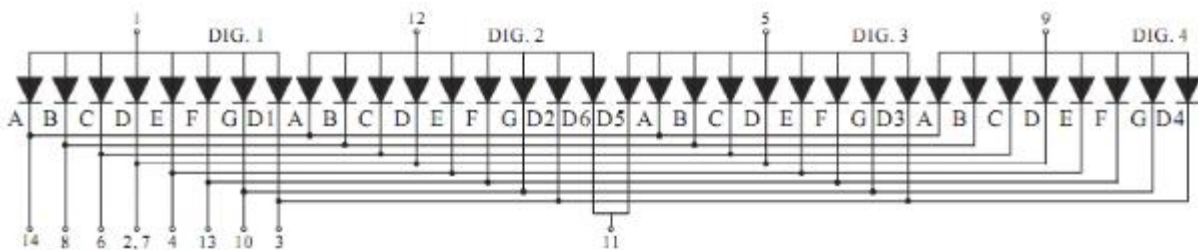

2841F

Four Digits Displays Series