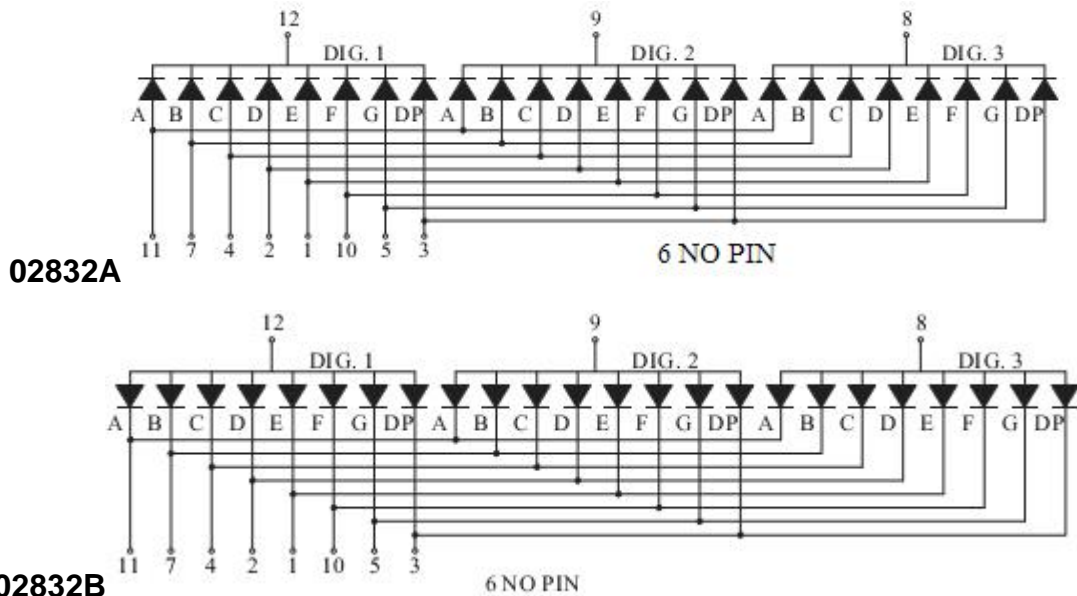

Wuxi Comput Electronics Co.,Ltd

Mail: Sales@compul.cn Web: www.compul.cn

Tel: 86 510 87359088 Fax: 86 510 87359268

Package Dimensions

CPS02832AB

UNIT: MM(INCH) TOLERANCE: ±0.25(0.01")

Internal Circuit Diagram

Three Digits Displays Series