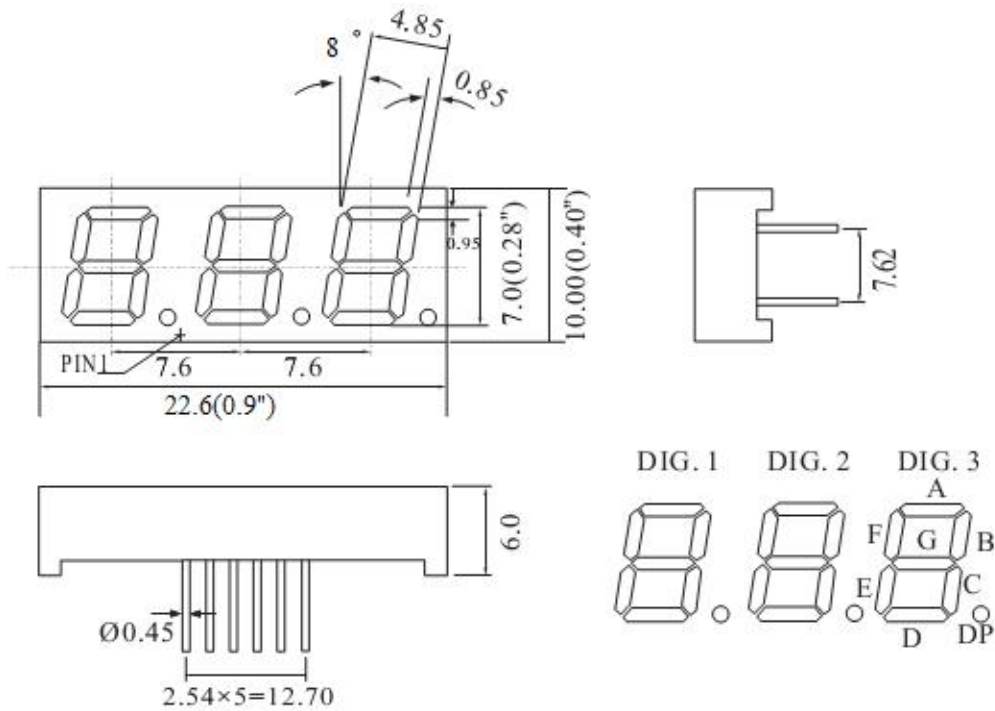

Wuxi Comput Electronics Co.,Ltd

Mail: Sales@compul.cn Web: www.compul.cn

Tel: 86 510 87359088 Fax: 86 510 87359268

Package Dimensions

CPS02832AB

UNIT: MM(INCH) TOLERANCE: ±0.25(0.01")

Internal Circuit Diagram

Three Digits Displays Series