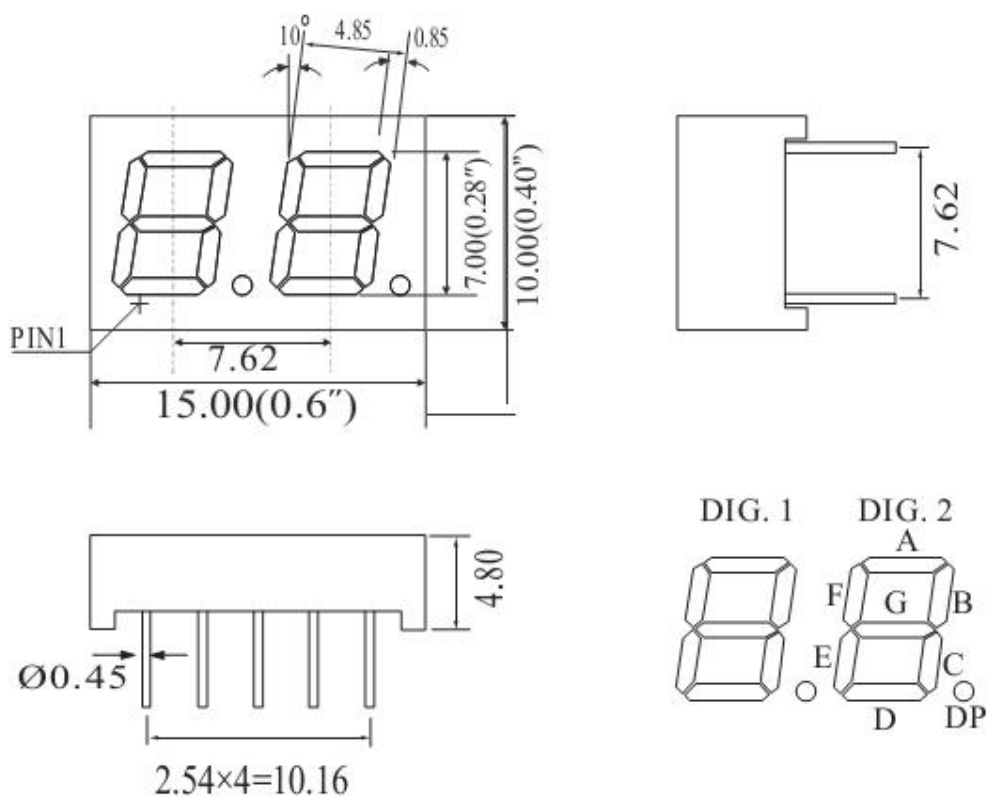

## Package Dimensions

CPS02821AB

UNIT: MM(INCH) TOLERANCE: ±0.25(0.01")

## Internal Circuit Diagram

2821A

2821B

Dual Digitals Displays Series