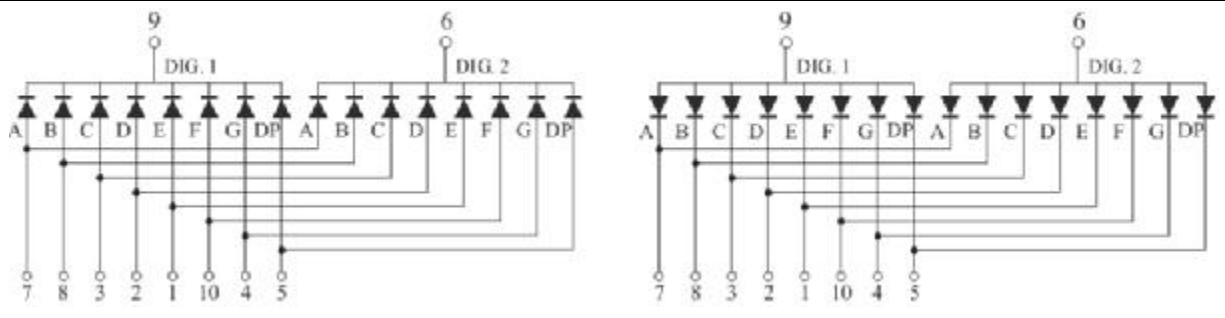

## Package Dimensions

CPS02821AB

UNIT: MM(INCH) TOLERANCE: ±0.25(0.01")

## Internal Circuit Diagram

2821A

2821B

Dual Digitals Displays Series