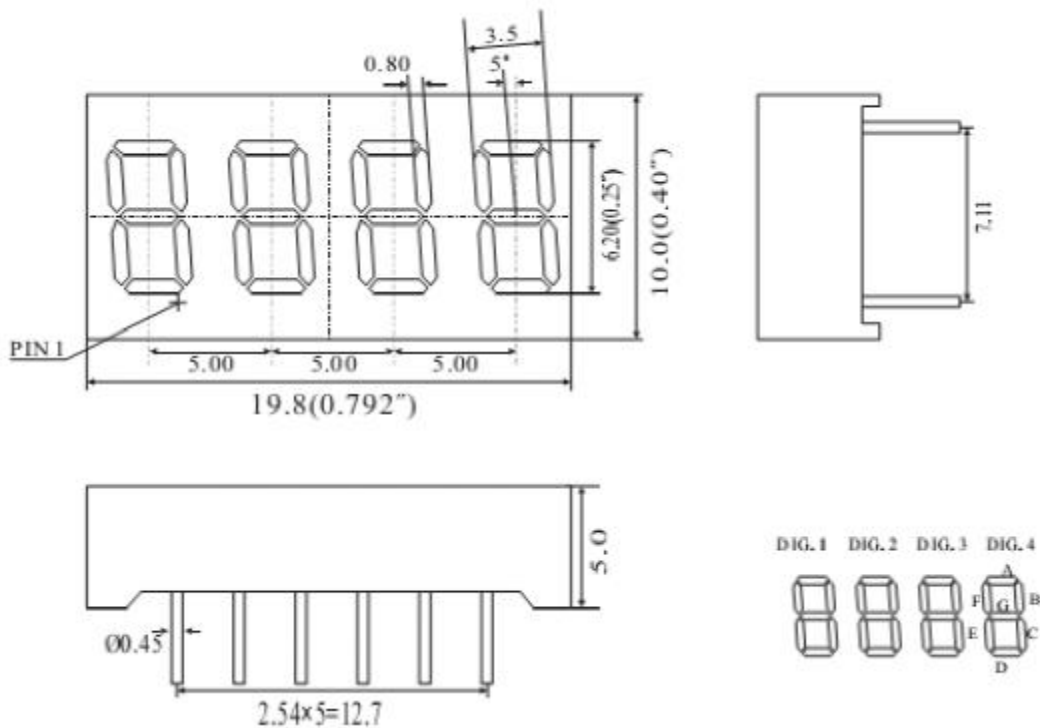

## Package Dimensions

### CPS02542A

UNIT: MM(INCH) TOLERANCE:  $\pm 0.25(0.01)$ "