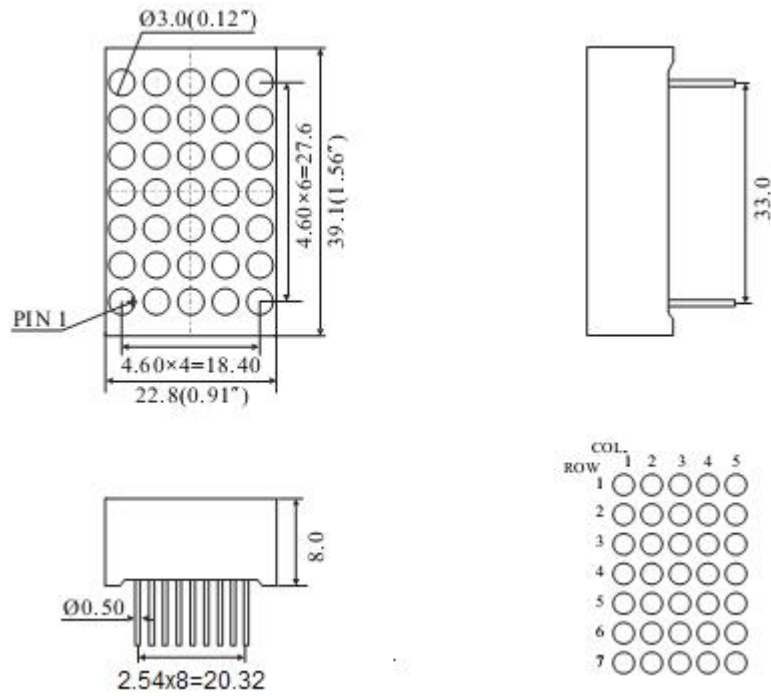

## Package Dimensions

### CPM12057A/BEG

UNIT: MM(INCH) TOLERANCE: ±0.25(0.01")