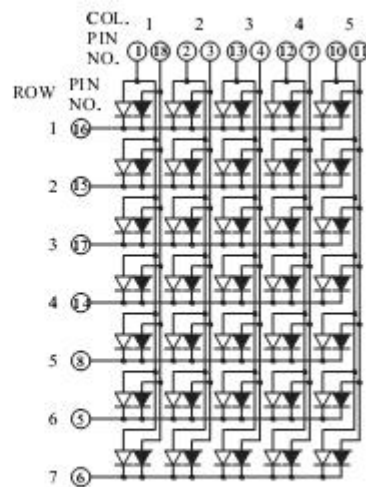

## Package Dimensions

### CPM12057A/BEG

UNIT: MM(INCH) TOLERANCE: ±0.25(0.01")

## Internal Circuit Diagram

9 NO CONNECT

**12057AEG**

9 NO CONNECT

**12057BEG**