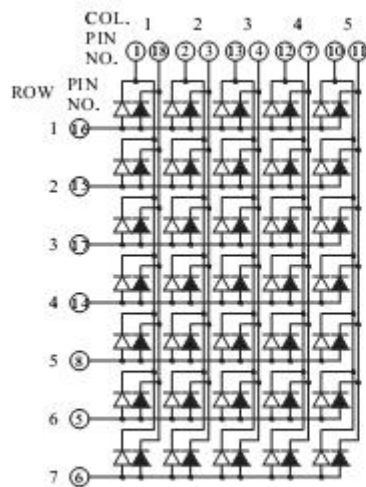

Internal Circuit Diagram

9 NO CONNECT

12057AEG