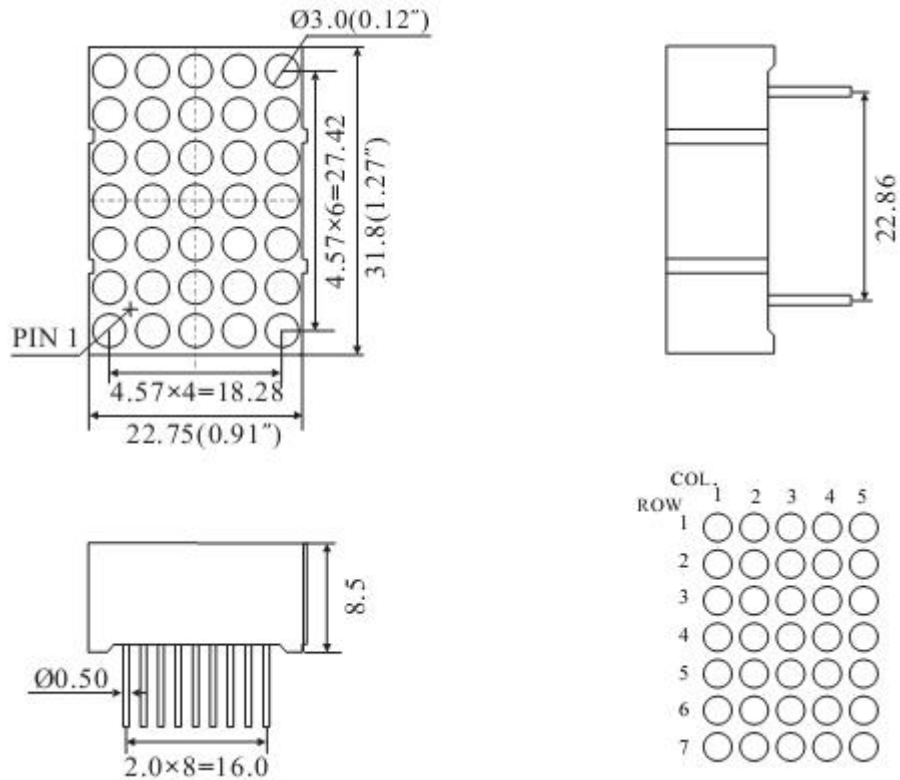

Wuxi Comput Electronics Co.,Ltd

Mail: Sales@compul.cn Web: www.compul.cn

Tel: 86 510 87359088 Fax: 86 510 87359268

Package Dimensions

CPM11057C/DEG

UNIT: MM(INCH) TOLERANCE: ±0.25(0.01")

Internal Circuit Diagram

5*7 Dot Matrix Series