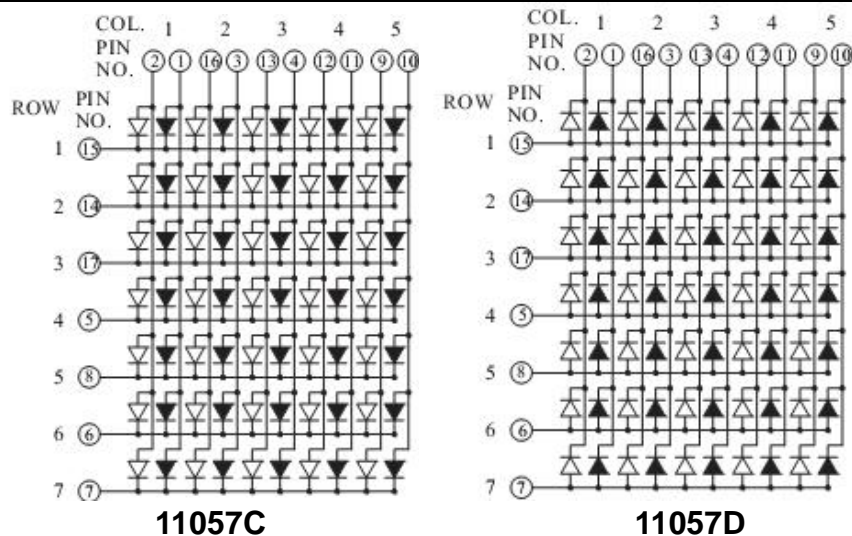

Wuxi Comput Electronics Co.,Ltd

Mail: Sales@compul.cn Web: www.compul.cn

Tel: 86 510 87359088 Fax: 86 510 87359268

Package Dimensions

CPM11057C/DEG

UNIT: MM(INCH) TOLERANCE: ±0.25(0.01")

Internal Circuit Diagram

5*7 Dot Matrix Series