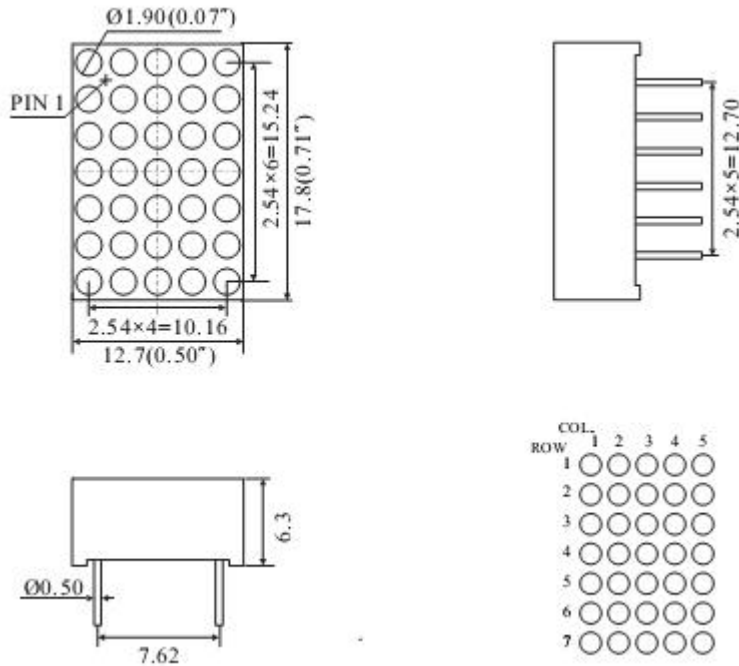

## Package Dimensions

### CPM07057GH

UNIT: MM(INCH) TOLERANCE:  $\pm 0.25(0.01)$ "

## Internal Circuit Diagram