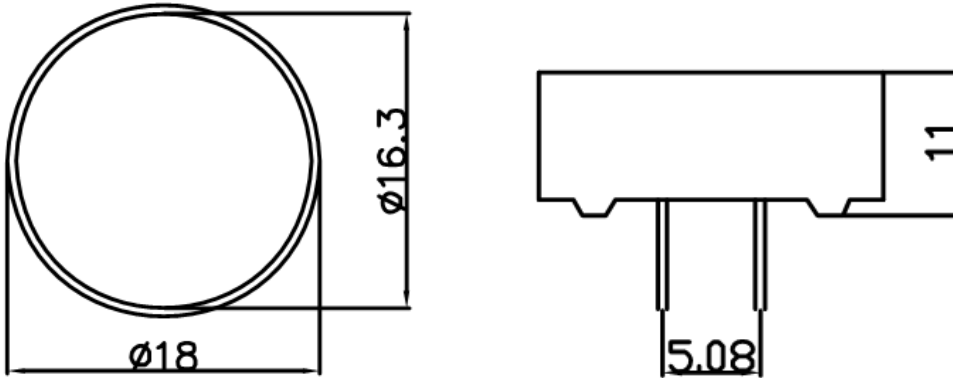

## Package Dimensions

CPBR18

UNIT: MM(INCH) TOLERANCE:  $\pm 0.25(0.01")$

## Internal Circuit Diagram

LED Light Bar Displays Series