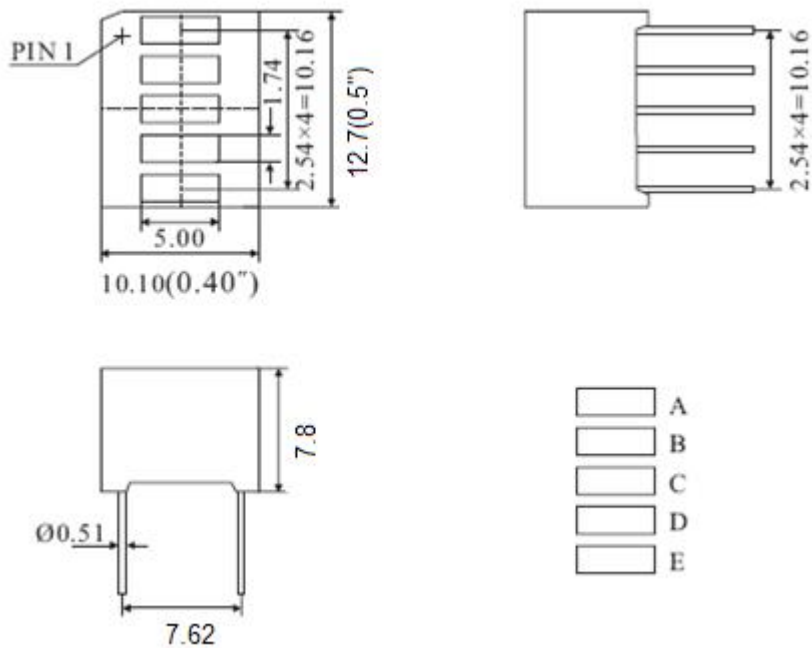

## Package Dimensions

CPB051012AB

UNIT: MM(INCH) TOLERANCE: ±0.25(0.01")

## Internal Circuit Diagram

051012A

051012B