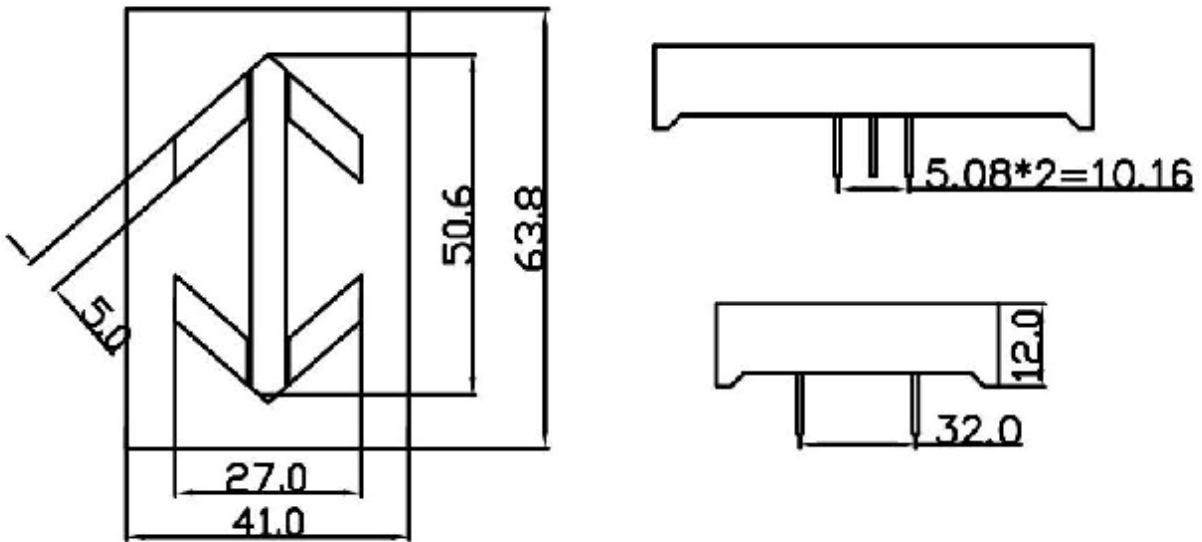

## Package Dimensions

CPA20022A

UNIT: MM(INCH) TOLERANCE: ±0.25(0.01")

## Internal Circuit Diagram

PCB-A

LED Arrow Display